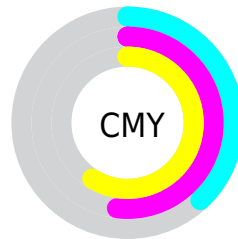

# Details

The RYB color **159, 129, 104** is a dark color, and the websafe version is hex **996666**. A complement of this color would be **104, 126, 159**, and the grayscale version is **131, 131, 131**.

A 20% lighter version of the original color is **215, 181, 155**, and **106, 79, 57** is the 20% darker color. If you saturate the color by 10%, you get **159, 120, 88**, and if you desaturate by 10%, it is **159, 137, 120**.

# Distribution

Red (62%)

Green (47%)

Blue (41%)

Red (62%)

Yellow (51%)

Blue (41%)

Cyan (0%)

Magenta (24%)

Yellow (35%)

Black (38%)

Cyan (38%)

Magenta (52%)

Yellow (59%)