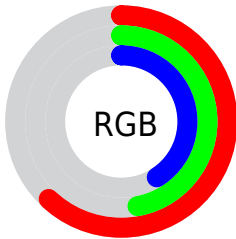

Distribution

Red (62%)

Green (47%)

Blue (41%)