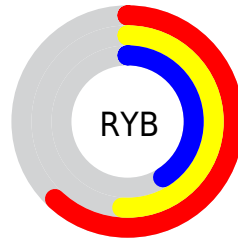

## Conversions Part 2

<b>Format</b>	<b>Color</b>
<b>R<sub>YB</sub></b>	159, 129, 104
Decimal	10451304
CIE <sub>Lab</sub>	54.12, 12.26, 15.11
CIE <sub>LCh</sub>	54, 19.461, 50.946
Yxy	22.0908, 0.3824, 0.3571
Android (android.graphics.Color)	4288641384 (0xFF9F7968)
YUV	130.4240, -13.0270, 25.0612
Hunter-Lab	47.0008, 7.5931, 12.5735

# Details

The RYB color **159, 129, 104** is a dark color, and the websafe version is hex **996666**. A complement of this color would be **104, 126, 159**, and the grayscale version is **131, 131, 131**.

A 20% lighter version of the original color is **215, 181, 155**, and **106, 79, 57** is the 20% darker color. If you saturate the color by 10%, you get **159, 120, 88**, and if you desaturate by 10%, it is **159, 137, 120**.

# Distribution

Red (62%)

Green (47%)

Blue (41%)

Red (62%)

Yellow (51%)

Blue (41%)

Cyan (0%)