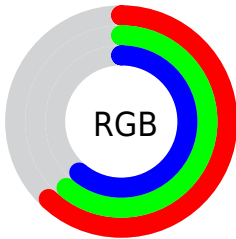

Distribution

Red (62%)

Green (61%)

Blue (61%)