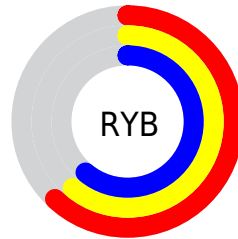

Details

The RYB color **159, 155, 155** is a light color, and the websafe version is hex **999999**. A complement of this color would be **155, 157, 159**, and the grayscale version is **156, 156, 156**.

A 20% lighter version of the original color is **214, 209, 209**, and **108, 104, 104** is the 20% darker color. If you saturate the color by 10%, you get **159, 139, 139**, and if you desaturate by 10%, it is **159, 165, 171**.

Distribution

Red (62%)

Green (61%)

Blue (61%)

Red (62%)

Yellow (61%)

Blue (61%)

Cyan (0%)