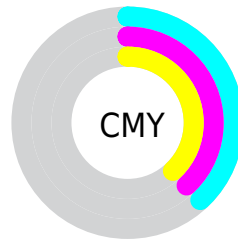

Details

The RYB color **159, 158, 159** is a light color, and the websafe version is hex **999999**. A complement of this color would be **158, 159, 159**, and the grayscale version is **158, 158, 158**.

A 20% lighter version of the original color is **214, 213, 214**, and **108, 107, 108** is the 20% darker color. If you saturate the color by 10%, you get **159, 142, 159**, and if you desaturate by 10%, it is **159, 174, 174**.

Distribution

- Red (62%)
- Green (62%)
- Blue (62%)

- Red (62%)
- Yellow (62%)
- Blue (62%)

- Cyan (0%)
- Magenta (1%)
- Yellow (0%)
- Black (38%)

- Cyan (38%)
- Magenta (38%)
- Yellow (38%)

Brightness & Saturation Gradients

These gradients show how the RYB color 159, 158, 159 changes by changing the brightness by 10 percent. The first figure shows a shift by +10% for each color and the second figure -10%.

Similar to the brightness gradients but the following saturation gradients show a change of the RYB color 159, 158, 159 by changing the saturation by 10% instead.