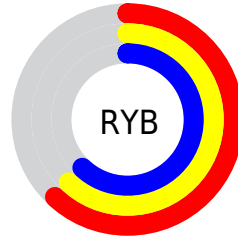

- Red (62%)
- Yellow (62%)
- Blue (62%)