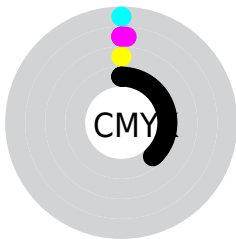

- Cyan (0%)
- Magenta (1%)
- Yellow (0%)
- Black (38%)