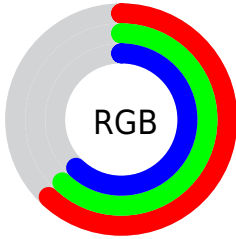

Distribution

- Red (62%)
- Green (62%)
- Blue (62%)