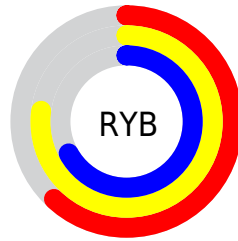

- Red (62%)
- Yellow (77%)
- Blue (67%)