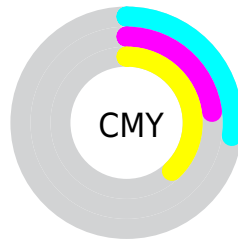

Details

The RYB color **159, 196, 170** is a light color, and the websafe version is hex **CCCC99**. A complement of this color would be **170, 159, 196**, and the grayscale version is **189, 189, 189**.

A 20% lighter version of the original color is **214, 253, 226**, and **107, 142, 117** is the 20% darker color. If you saturate the color by 10%, you get **139, 196, 156**, and if you desaturate by 10%, it is **179, 196, 184**.

Distribution

- Red (73%)
- Green (77%)
- Blue (62%)

- Red (62%)
- Yellow (77%)
- Blue (67%)

- Cyan (6%)
- Magenta (0%)
- Yellow (19%)
- Black (23%)

- Cyan (27%)
- Magenta (23%)
- Yellow (38%)

Brightness & Saturation Gradients

These gradients show how the RYB color 159, 196, 170 changes by changing the brightness by 10 percent. The first figure shows a shift by +10% for each color and the second figure -10%.

Similar to the brightness gradients but the following saturation gradients show a change of the RYB color 159, 196, 170 by changing the saturation by 10% instead.