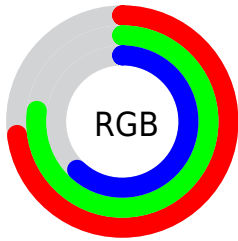

Distribution

- Red (73%)
- Green (77%)
- Blue (62%)