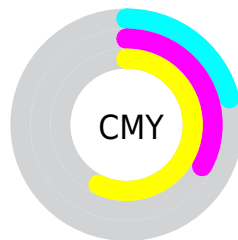

# Details

The RYB color **159, 202, 110** is a light color, and the websafe version is hex **CC9966**. A complement of this color would be **110, 134, 202**, and the grayscale version is **173, 173, 173**.

A 20% lighter version of the original color is **206, 255, 162**, and **103, 146, 61** is the 20% darker color. If you saturate the color by 10%, you get **150, 202, 90**, and if you desaturate by 10%, it is **168, 202, 130**.

# Distribution

Red (79%)

Green (67%)

Blue (43%)

Red (62%)

Yellow (79%)

Blue (43%)

Cyan (0%)

Magenta (16%)

Yellow (46%)

Black (21%)

Cyan (21%)

Magenta (33%)

Yellow (57%)