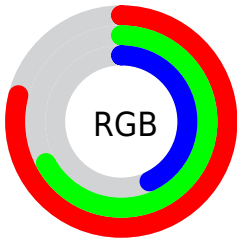

Distribution

Red (79%)

Green (67%)

Blue (43%)