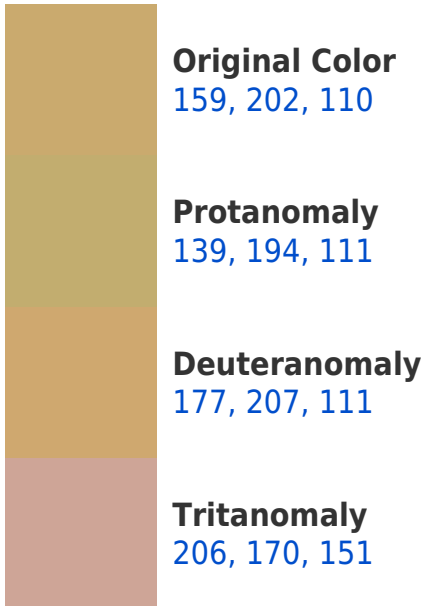

## **RYB 159, 202, 110 Background**

This preview shows how black text looks on a background with the RYB color 159, 202, 110.

This preview shows how white text looks on a background with the RYB color 159, 202, 110.

## Dichromacy

**Original Color**  
159, 202, 110

**Protanopia**  
132, 190, 112

**Deuteranopia**  
187, 210, 111

**Tritanopia**  
208, 162, 175

# Trichromacy

# Monochromacy