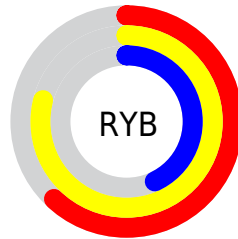

Red (62%)

Yellow (79%)

Blue (43%)