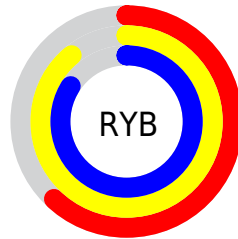

Red (62%)

Yellow (89%)

Blue (84%)