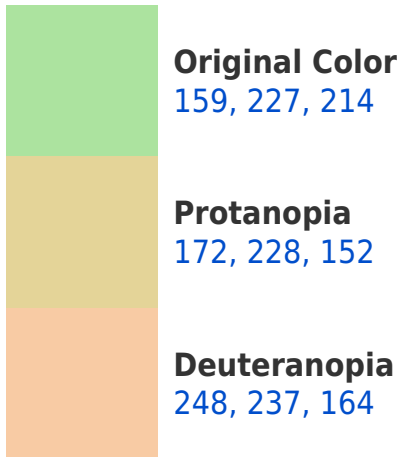

# Black Background

This preview shows how the RYB color 159, 227, 214 looks on a black background.

## RYB 159, 227, 214 Background

This preview shows how black text looks on a background with the RYB color 159, 227, 214.

This preview shows how white text looks on a background with the RYB color 159, 227, 214.

## Dichromacy

**Tritanopia**  
185, 205, 235

# Trichromacy

**Original Color**

159, 227, 214

**Protanomaly**

155, 217, 164

**Deuteranomaly**

171, 220, 162

**Tritanomaly**