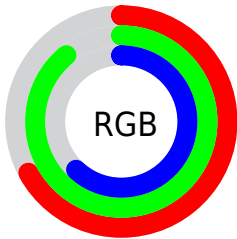

Distribution

Red (67%)

Green (89%)

Blue (62%)