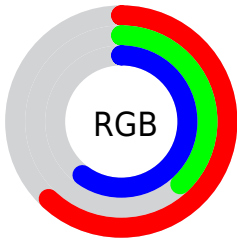

Distribution

- Red (62%)
- Green (38%)
- Blue (60%)