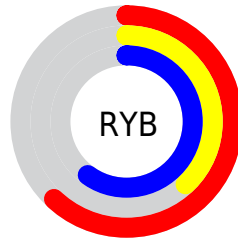

- Red (62%)
- Yellow (38%)
- Blue (60%)