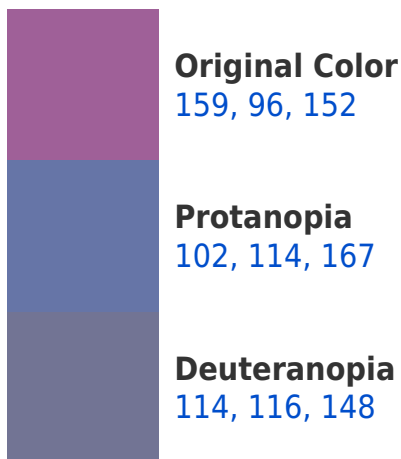

# Black Background

This preview shows how the RYB color 159, 96, 152 looks on a black background.

## RYB 159, 96, 152 Background

This preview shows how black text looks on a background with the RYB color 159, 96, 152.

This preview shows how white text looks on a background with the RYB color 159, 96, 152.

## Dichromacy

**Tritanopia**  
154, 104, 112

# Trichromacy

**Original Color**  
159, 96, 152

**Protanomaly**  
123, 109, 162

**Deuteranomaly**  
130, 109, 149

**Tritanomaly**  
156, 101, 127