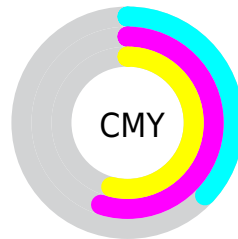

Details

The RYB color **160, 116, 117** is a dark color, and the websafe version is hex **996666**. A complement of this color would be **116, 138, 160**, and the grayscale version is **129, 129, 129**.

A 20% lighter version of the original color is **216, 168, 169**, and **107, 67, 69** is the 20% darker color. If you saturate the color by 10%, you get **160, 100, 101**, and if you desaturate by 10%, it is **160, 132, 133**.

Distribution

Red (63%)

Green (45%)

Blue (46%)

Red (63%)

Yellow (45%)

Blue (46%)

Cyan (0%)

Magenta (28%)

Yellow (27%)

Black (37%)

Cyan (37%)

Magenta (55%)

Yellow (54%)

Brightness & Saturation Gradients

These gradients show how the RYB color 160, 116, 117 changes by changing the brightness by 10 percent. The first figure shows a shift by +10% for each color and the second figure -10%.