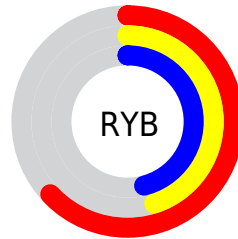

Details

The RYB color **160, 116, 117** is a dark color, and the websafe version is hex **996666**. A complement of this color would be **116, 138, 160**, and the grayscale version is **129, 129, 129**.

A 20% lighter version of the original color is **216, 168, 169**, and **107, 67, 69** is the 20% darker color. If you saturate the color by 10%, you get **160, 100, 101**, and if you desaturate by 10%, it is **160, 132, 133**.

Distribution

Red (63%)

Green (45%)

Blue (46%)

Red (63%)

Yellow (45%)

Blue (46%)

Cyan (0%)