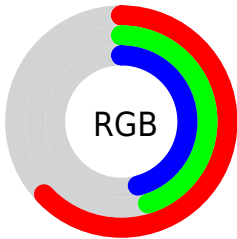

Distribution

Red (63%)

Green (45%)

Blue (46%)