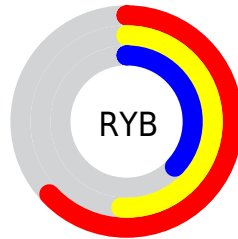

Conversions

Conversions Part 2

Format	Color
RYB	160, 131, 95
Decimal	10516063
CIELab	53.27, 13.27, 19.16
CIELCh	53, 23.307, 55.308
Yxy	21.2964, 0.3971, 0.3667
Android (android.graphics.Color)	4288706143 (0xFFA0765F)
YUV	127.9360, -16.2374, 28.1201
Hunter-Lab	46.1480, 8.4410, 14.6743

Details

The RYB color **160, 131, 95** is a dark color, and the websafe version is hex **996666**. A complement of this color would be **95, 121, 160**, and the grayscale version is **128, 128, 128**.

A 20% lighter version of the original color is **216, 183, 146**, and **107, 82, 49** is the 20% darker color. If you saturate the color by 10%, you get **160, 124, 79**, and if you desaturate by 10%, it is **160, 137, 111**.

Distribution

- Red (63%)
- Green (46%)
- Blue (37%)

- Red (63%)
- Yellow (51%)
- Blue (37%)

- Cyan (0%)
- Magenta (26%)
- Yellow (41%)
- Black (37%)

- Cyan (37%)
- Magenta (54%)
- Yellow (63%)

Brightness & Saturation Gradients