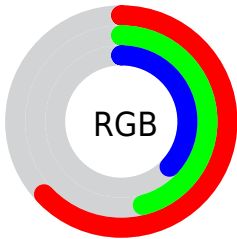

Distribution

- Red (63%)
- Green (46%)
- Blue (37%)