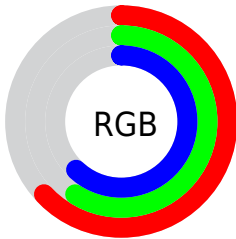

Distribution

- Red (63%)
- Green (59%)
- Blue (62%)