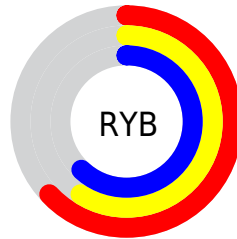

- Red (63%)
- Yellow (59%)
- Blue (62%)