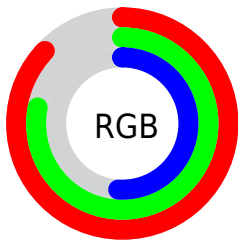

Distribution

Red (87%)

Green (78%)

Blue (51%)