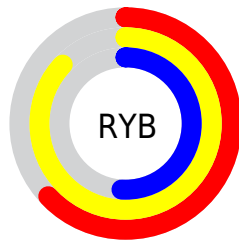

Details

The RYB color **160, 221, 131** is a light color, and the websafe version is hex **CCCC99**. A complement of this color would be **131, 149, 221**, and the grayscale version is **198, 198, 198**.

A 20% lighter version of the original color is **185, 255, 185**, and **105, 164, 80** is the 20% darker color. If you saturate the color by 10%, you get **145, 221, 109**, and if you desaturate by 10%, it is **176, 221, 153**.

Distribution

Red (87%)

Green (78%)

Blue (51%)

Red (63%)

Yellow (87%)

Blue (51%)

Cyan (0%)