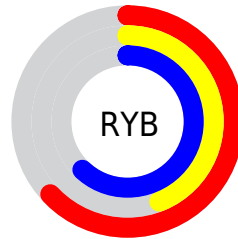

Details

The RYB color **161, 113, 158** is a dark color, and the websafe version is hex **996699**. A complement of this color would be **113, 158, 161**, and the grayscale version is **132, 132, 132**.

A 20% lighter version of the original color is **216, 165, 213**, and **109, 64, 107** is the 20% darker color. If you saturate the color by 10%, you get **161, 97, 157**, and if you desaturate by 10%, it is **161, 129, 159**.

Distribution

Red (63%)

Green (44%)

Blue (62%)

Red (63%)

Yellow (44%)

Blue (62%)

Cyan (0%)