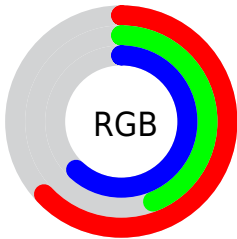

Distribution

Red (63%)

Green (44%)

Blue (62%)