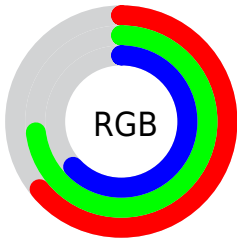

Distribution

- Red (64%)
- Green (73%)
- Blue (63%)