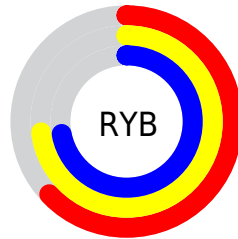

- Red (63%)
- Yellow (73%)
- Blue (72%)