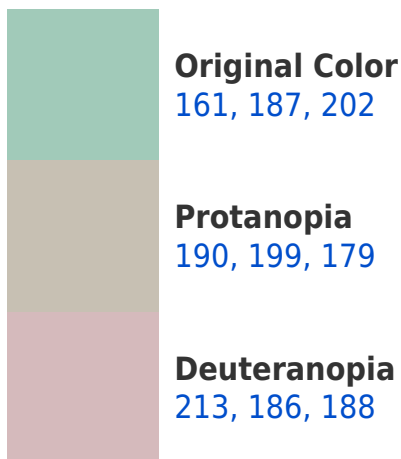

Split-complementary colors differ from the complementary color scheme. The scheme consists of three colors, the original color and two neighbors of the complement color.

228, 182, 185

161, 187, 202

207, 186, 216

202, 164, 161

102, 92, 96

166, 0, 70

38, 0, 16

Previews

White Background

This preview shows how the RYB color 161, 187, 202 looks on a white background.

Color Contrast Check

RYB 161, 187, 202 Background

This preview shows how black text looks on a background with the RYB color 161, 187, 202.

This preview shows how white text looks on a background with the RYB color 161, 187, 202.

Dichromacy

Tritanopia
166, 185, 214

Trichromacy

Original Color
161, 187, 202

Protanomaly
181, 196, 192

Deuteranomaly
190, 194, 187

Tritanomaly
164, 182, 203

Monochromacy