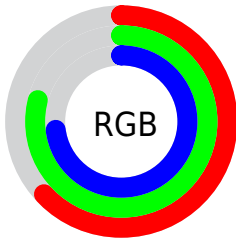

Distribution

- Red (63%)
- Green (79%)
- Blue (73%)