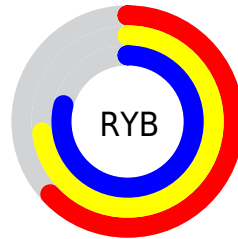

- Red (63%)
- Yellow (73%)
- Blue (79%)