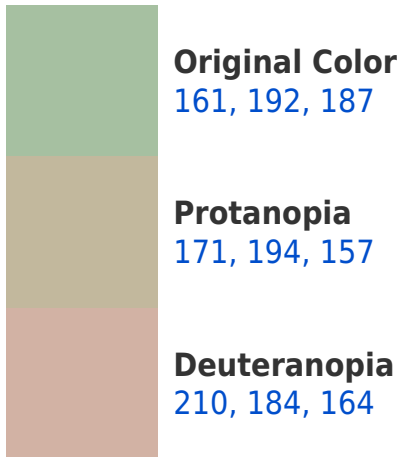

A 20% lighter version of the original color is **216, 248, 243**, and **109, 138, 133** is the 20% darker color. If you saturate the color by 10%, you get **142, 192, 184**, and if you desaturate by 10%, it is **180, 192, 190**.

192, 161, 182

95, 87, 97

135, 0, 161

28, 0, 33

Previews

White Background

This preview shows how the RYB color 161, 192, 187 looks on a white background.

Color Contrast Check

RYB 161, 192, 187 Background

This preview shows how black text looks on a background with the RYB color 161, 192, 187.

This preview shows how white text looks on a background with the RYB color 161, 192, 187.

Dichromacy

Tritanopia
172, 181, 201

Trichromacy

Original Color
161, 192, 187

Protanomaly
158, 187, 161

Deuteranomaly
180, 194, 163

Tritanomaly
170, 180, 188

Monochromacy