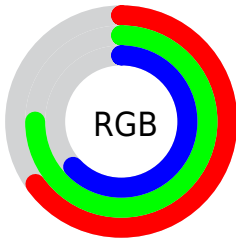

Distribution

- Red (65%)
- Green (75%)
- Blue (63%)