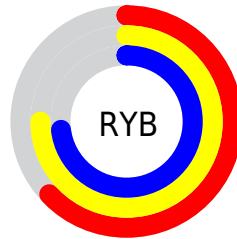

- Red (63%)
- Yellow (75%)
- Blue (73%)