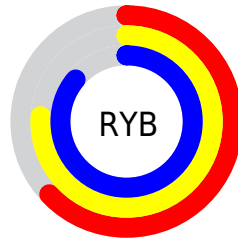

- Red (63%)
- Yellow (76%)
- Blue (86%)