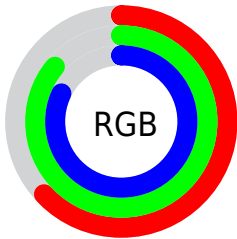

Distribution

- Red (63%)
- Green (86%)
- Blue (82%)