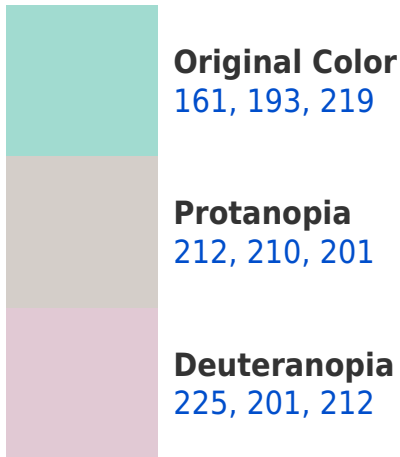

White Background

This preview shows how the RYB color 161, 193, 219 looks on a white background.

Color Contrast Check

Large Text (above 18pt) WCAG AA × Fail

Any Text WCAG AA × Fail

Large Text (above 18pt) WCAG AAA × Fail

Large Text (above 18pt) WCAG AAA ✓ Pass

Any Text WCAG AAA ✓ Pass

If you want to check with other color combinations, try the [Color Contrast Checker](#).

RYB 161, 193, 219 Background

This preview shows how black text looks on a background with the RYB color 161, 193, 219.

This preview shows how white text looks on a background with the RYB color 161, 193, 219.

Color Blindness Simulation

Color vision deficiency is a very complex topic, and I could not describe the different causes any better than Wikipedia does, so if you want to learn more, you should check out their [article about color blindness](#).

Dichromacy

Tritanopia
166, 194, 233

Trichromacy

Original Color

161, 193, 219

Protanomaly

193, 204, 211

Deuteranomaly