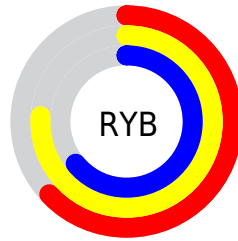

- Red (63%)
- Yellow (76%)
- Blue (64%)