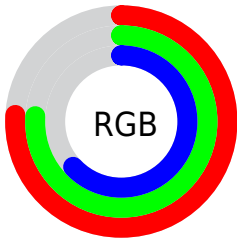

Distribution

- Red (76%)
- Green (76%)
- Blue (63%)