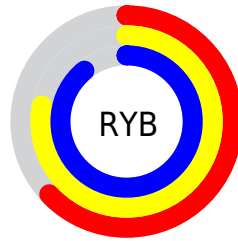

- Red (63%)
- Yellow (78%)
- Blue (89%)