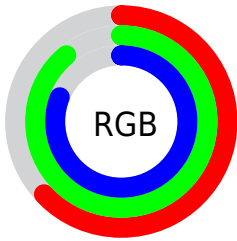

Distribution

- Red (63%)
- Green (89%)
- Blue (81%)