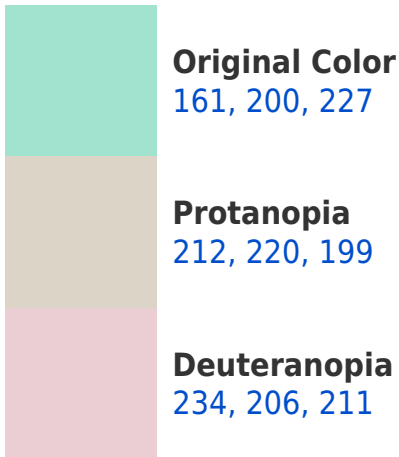

227, 176, 161

115, 103, 107

179, 0, 55

51, 0, 16

Previews

White Background

This preview shows how the RYB color 161, 200, 227 looks on a white background.

Color Contrast Check

RYB 161, 200, 227 Background

This preview shows how black text looks on a background with the RYB color 161, 200, 227.

This preview shows how white text looks on a background with the RYB color 161, 200, 227.

Dichromacy

Tritanopia
168, 199, 240

Trichromacy

Original Color

161, 200, 227

Protanomaly

199, 214, 217

Deuteranomaly

207, 212, 214

Tritanomaly

165, 195, 228

Monochromacy

Original Color

161, 200, 227

Achromatopsia

205, 205, 205