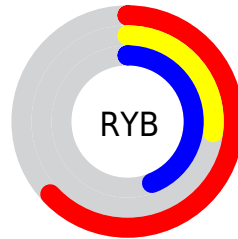

# Details

The RYB color **161, 70, 113** is a dark color, and the websafe version is hex **993366**. A complement of this color would be **70, 130, 161**, and the grayscale version is **102, 102, 102**.

A 20% lighter version of the original color is **218, 122, 165**, and **106, 15, 65** is the 20% darker color. If you saturate the color by 10%, you get **161, 54, 105**, and if you desaturate by 10%, it is **161, 86, 121**.

# Distribution

Red (63%)

Green (27%)

Blue (44%)

Red (63%)

Yellow (27%)

Blue (44%)

Cyan (0%)