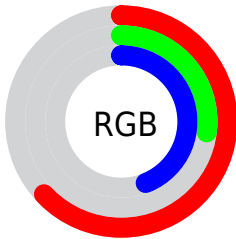

Distribution

Red (63%)

Green (27%)

Blue (44%)