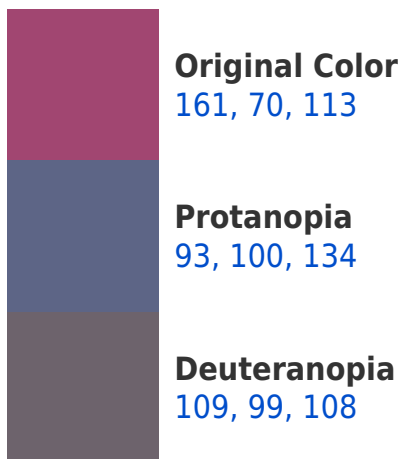

# Black Background

This preview shows how the RYB color 161, 70, 113 looks on a black background.

## **RYB 161, 70, 113 Background**

This preview shows how black text looks on a background with the RYB color 161, 70, 113.

This preview shows how white text looks on a background with the RYB color 161, 70, 113.

## Dichromacy

# Trichromacy

**Original Color**  
161, 70, 113

**Protanomaly**  
118, 90, 126

**Deuteranomaly**  
128, 88, 110

**Tritanomaly**  
159, 74, 93