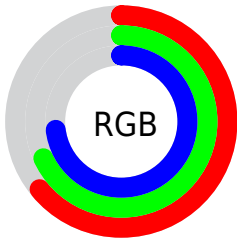

Distribution

- Red (64%)
- Green (68%)
- Blue (73%)