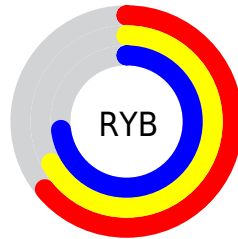

- Red (64%)
- Yellow (67%)
- Blue (73%)