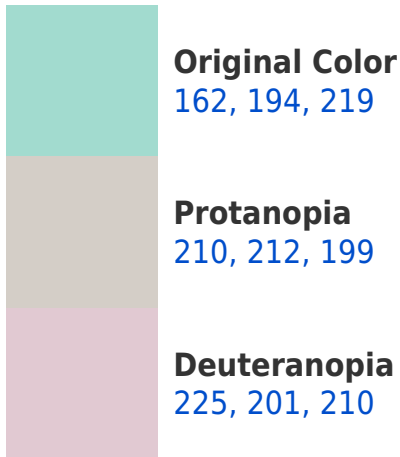

A 20% lighter version of the original color is **218, 237, 255**, and **109, 140, 164** is the 20% darker color. If you saturate the color by 10%, you get **140, 184, 219**, and if you desaturate by 10%, it is **184, 204, 219**.

Large Text (above 18pt) WCAG AAA ✓ Pass

Any Text WCAG AAA ✓ Pass

If you want to check with other color combinations, try the [Color Contrast Checker](#).

RYB 162, 194, 219 Background

This preview shows how black text looks on a background with the RYB color 162, 194, 219.

This preview shows how white text looks on a background with the RYB color 162, 194, 219.

Color Blindness Simulation

Color vision deficiency is a very complex topic, and I could not describe the different causes any better than Wikipedia does, so if you want to learn more, you should check out their [article about color blindness](#).

Dichromacy

Tritanopia
167, 195, 232

Trichromacy

Original Color

162, 194, 219

Protanomaly

194, 206, 211

Deuteranomaly