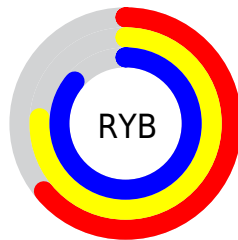

- Red (64%)
- Yellow (76%)
- Blue (86%)