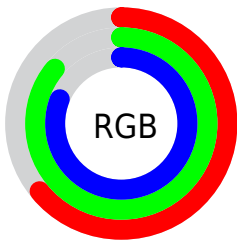

Distribution

- Red (64%)
- Green (86%)
- Blue (81%)