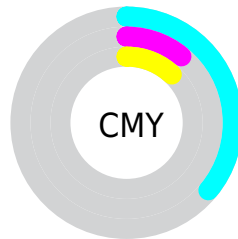

Details

The RYB color **162, 196, 228** is a light color, and the websafe version is hex **99CCCC**. A complement of this color would be **228, 162, 166**, and the grayscale version is **208, 208, 208**.

A 20% lighter version of the original color is **219, 237, 255**, and **108, 141, 172** is the 20% darker color. If you saturate the color by 10%, you get **139, 185, 228**, and if you desaturate by 10%, it is **185, 207, 228**.

Distribution

- Red (64%)
- Green (89%)
- Blue (88%)

- Red (64%)
- Yellow (77%)
- Blue (89%)

- Cyan (29%)
- Magenta (0%)
- Yellow (2%)
- Black (11%)

- Cyan (36%)
- Magenta (11%)
- Yellow (12%)

Brightness & Saturation Gradients

These gradients show how the RYB color 162, 196, 228 changes by changing the brightness by 10 percent. The first figure shows a shift by +10% for each color and the second figure -10%.

Similar to the brightness gradients but the following saturation gradients show a change of the RYB color 162, 196, 228 by changing the saturation by 10% instead.