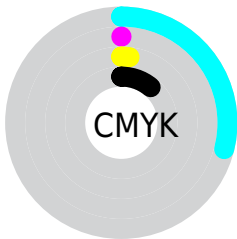

Details

The RYB color **162, 196, 228** is a light color, and the websafe version is hex **99CCCC**. A complement of this color would be **228, 162, 166**, and the grayscale version is **208, 208, 208**.

A 20% lighter version of the original color is **219, 237, 255**, and **108, 141, 172** is the 20% darker color. If you saturate the color by 10%, you get **139, 185, 228**, and if you desaturate by 10%, it is **185, 207, 228**.

Distribution

- Red (64%)
- Green (89%)
- Blue (88%)

- Red (64%)
- Yellow (77%)
- Blue (89%)

- Cyan (29%)
- Magenta (0%)
- Yellow (2%)
- Black (11%)

- Cyan (36%)
- Magenta (11%)
- Yellow (12%)

Brightness & Saturation Gradients