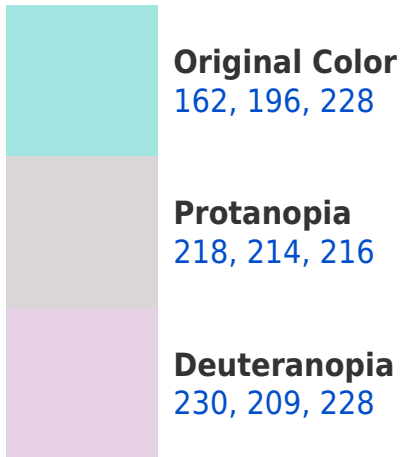

White Background

This preview shows how the RYB color 162, 196, 228 looks on a white background.

Color Contrast Check

Large Text (above 18pt) WCAG AA × Fail

Any Text WCAG AA × Fail

Large Text (above 18pt) WCAG AAA × Fail

Large Text (above 18pt) WCAG AAA ✓ Pass

Any Text WCAG AAA ✓ Pass

If you want to check with other color combinations, try the [Color Contrast Checker](#).

RYB 162, 196, 228 Background

This preview shows how black text looks on a background with the RYB color 162, 196, 228.

This preview shows how white text looks on a background with the RYB color 162, 196, 228.

Color Blindness Simulation

Color vision deficiency is a very complex topic, and I could not describe the different causes any better than Wikipedia does, so if you want to learn more, you should check out their [article about color blindness](#).

Dichromacy

Tritanopia
166, 199, 243

Trichromacy

Original Color
162, 196, 228

Protanomaly
198, 209, 219

Deuteranomaly
205, 212, 227

Tritanomaly
165, 198, 236

Monochromacy