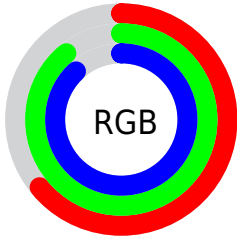

Distribution

- Red (64%)
- Green (89%)
- Blue (88%)