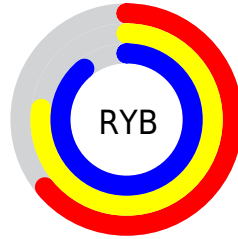

- Red (64%)
- Yellow (77%)
- Blue (89%)