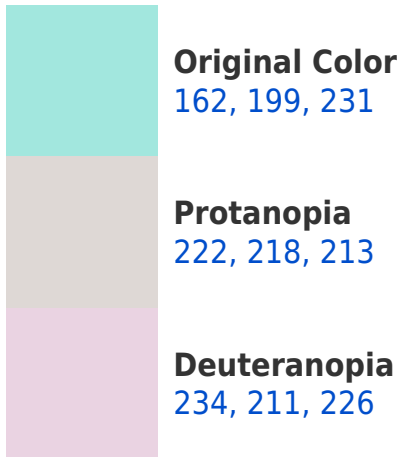

231, 199, 162

115, 103, 105

179, 0, 24

51, 0, 7

Previews

White Background

This preview shows how the RYB color 162, 199, 231 looks on a white background.

Color Contrast Check

RYB 162, 199, 231 Background

This preview shows how black text looks on a background with the RYB color 162, 199, 231.

This preview shows how white text looks on a background with the RYB color 162, 199, 231.

Dichromacy

Tritanopia
167, 201, 246

Trichromacy

Original Color

162, 199, 231

Protanomaly

200, 212, 221

Deuteranomaly

208, 214, 224

Tritanomaly

165, 199, 237

Monochromacy

Original Color

162, 199, 231

Achromatopsia

209, 209, 209