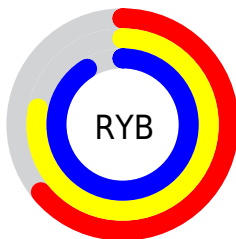

- Red (64%)
- Yellow (78%)
- Blue (91%)