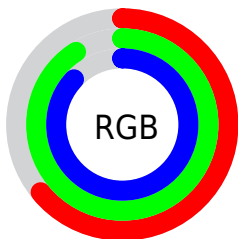

Distribution

- Red (64%)
- Green (91%)
- Blue (87%)