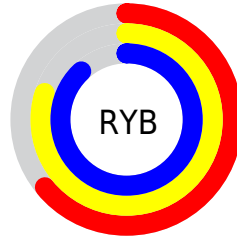

- Red (64%)
- Yellow (80%)
- Blue (88%)