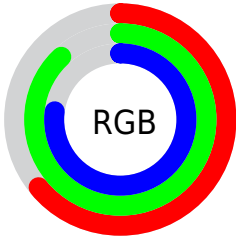

Distribution

- Red (64%)
- Green (88%)
- Blue (77%)