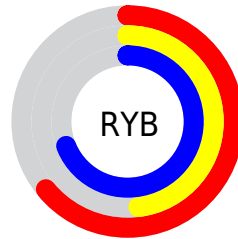

# Details

The RYB color **163, 122, 176** is a light color, and the websafe version is hex **996699**. A complement of this color would be **122, 176, 163**, and the grayscale version is **140, 140, 140**.

A 20% lighter version of the original color is **218, 175, 232**, and **110, 73, 123** is the 20% darker color. If you saturate the color by 10%, you get **159, 104, 176**, and if you desaturate by 10%, it is **167, 140, 176**.

# Distribution

Red (64%)

Green (48%)

Blue (69%)

Red (64%)

Yellow (48%)

Blue (69%)

Cyan (7%)