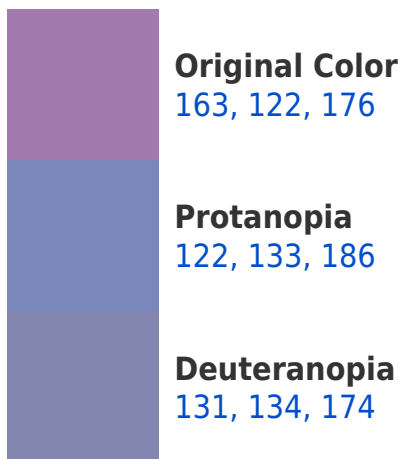

# Black Background

This preview shows how the RYB color 163, 122, 176 looks on a black background.

## RYB 163, 122, 176 Background

This preview shows how black text looks on a background with the RYB color 163, 122, 176.

This preview shows how white text looks on a background with the RYB color 163, 122, 176.

## Dichromacy

**Tritanopia**  
158, 129, 139

# Trichromacy

**Original Color**  
163, 122, 176

**Protanomaly**  
137, 130, 182

**Deuteranomaly**  
143, 130, 175

**Tritanomaly**  
160, 126, 152