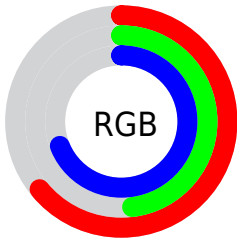

Distribution

Red (64%)

Green (48%)

Blue (69%)