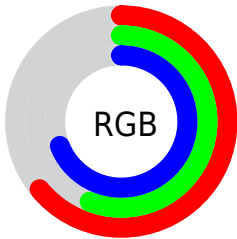

Distribution

- Red (64%)
- Green (56%)
- Blue (69%)