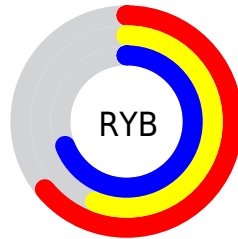

- Red (64%)
- Yellow (56%)
- Blue (69%)