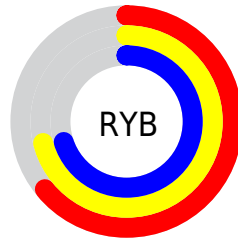

- Red (64%)
- Yellow (71%)
- Blue (70%)