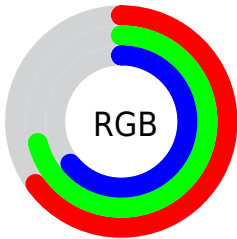

Distribution

- Red (65%)
- Green (71%)
- Blue (64%)