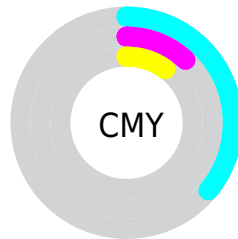

Details

The RYB color **163, 195, 229** is a light color, and the websafe version is hex **99CCCC**. A complement of this color would be **229, 167, 163**, and the grayscale version is **207, 207, 207**.

A 20% lighter version of the original color is **220, 238, 255**, and **109, 140, 174** is the 20% darker color. If you saturate the color by 10%, you get **140, 183, 229**, and if you desaturate by 10%, it is **186, 207, 229**.

Distribution

- Red (64%)
- Green (88%)
- Blue (90%)

- Red (64%)
- Yellow (76%)
- Blue (90%)

- Cyan (29%)
- Magenta (2%)
- Yellow (0%)
- Black (10%)

- Cyan (36%)
- Magenta (12%)
- Yellow (10%)

Brightness & Saturation Gradients

These gradients show how the RYB color 163, 195, 229 changes by changing the brightness by 10 percent. The first figure shows a shift by +10% for each color and the second figure -10%.

Similar to the brightness gradients but the following saturation gradients show a change of the RYB color 163, 195, 229 by changing the saturation by 10% instead.