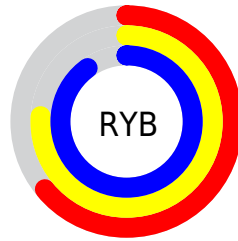

- Red (64%)
- Yellow (76%)
- Blue (90%)