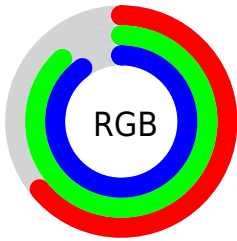

Distribution

- Red (64%)
- Green (88%)
- Blue (90%)