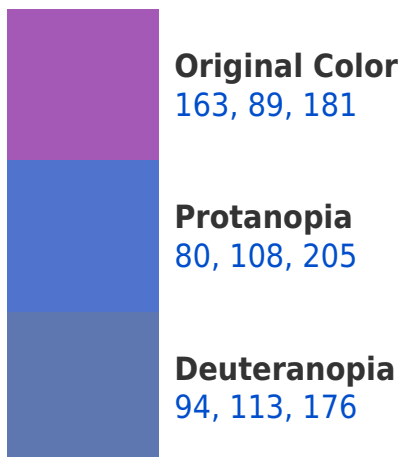

# Black Background

This preview shows how the RYB color 163, 89, 181 looks on a black background.

## **RYB 163, 89, 181 Background**

This preview shows how black text looks on a background with the RYB color 163, 89, 181.

This preview shows how white text looks on a background with the RYB color 163, 89, 181.

## Dichromacy

**Tritanopia**  
154, 106, 114

# Trichromacy

**Original Color**  
163, 89, 181

**Protanomaly**  
110, 106, 196

**Deuteranomaly**  
119, 107, 178

**Tritanomaly**  
157, 100, 138