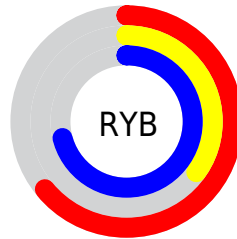

- Red (64%)
- Yellow (35%)
- Blue (71%)