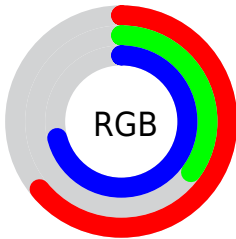

Distribution

- Red (64%)
- Green (35%)
- Blue (71%)