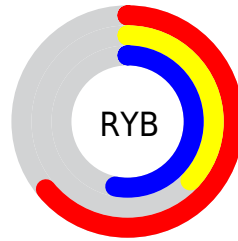

Conversions

Conversions Part 2

Format	Color
R_{YB}	163, 95, 135
Decimal	10706823
CIE _{Lab}	49.15, 33.29, -10.29
CIE _{LCh}	49, 34.844, 342.816
Yxy	17.7202, 0.3550, 0.2669
Android (android.graphics.Color)	4288896903 (0xFFA35F87)
YUV	119.8920, 7.4482, 37.8057
Hunter-Lab	42.0954, 26.2771, -5.8854

Details

The RYB color **163, 95, 135** is a dark color, and the websafe version is hex **996699**. A complement of this color would be **95, 143, 163**, and the grayscale version is **120, 120, 120**.

A 20% lighter version of the original color is **219, 147, 188**, and **110, 46, 85** is the 20% darker color. If you saturate the color by 10%, you get **163, 79, 128**, and if you desaturate by 10%, it is **163, 111, 142**.

Distribution

- Red (64%)
- Green (37%)
- Blue (53%)

- Red (64%)
- Yellow (37%)
- Blue (53%)

- Cyan (0%)
- Magenta (42%)
- Yellow (17%)
- Black (36%)

- Cyan (36%)
- Magenta (63%)
- Yellow (47%)

Brightness & Saturation Gradients