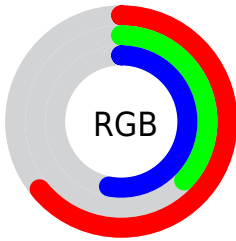

Distribution

- Red (64%)
- Green (37%)
- Blue (53%)