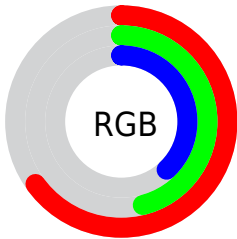

Distribution

- Red (65%)
- Green (46%)
- Blue (38%)