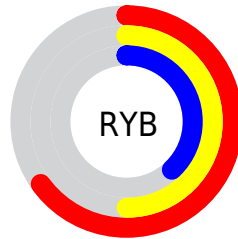

Conversions

Conversions Part 2

Format	Color
R_{YB}	165, 127, 97
Decimal	10843745
CIE _{Lab}	53.79, 15.79, 18.80
CIE _{LCh}	54, 24.557, 49.975
Yxy	21.7760, 0.4012, 0.3620
Android (android.graphics.Color)	4289033825 (0xFFA57661)
YUV	129.6590, -16.1009, 30.9941
Hunter-Lab	46.6648, 10.6434, 14.5720

Details

The RYB color **165, 127, 97** is a dark color, and the websafe version is hex **996666**. A complement of this color would be **97, 125, 165**, and the grayscale version is **130, 130, 130**.

A 20% lighter version of the original color is **222, 179, 148**, and **111, 78, 50** is the 20% darker color. If you saturate the color by 10%, you get **165, 117, 80**, and if you desaturate by 10%, it is **165, 136, 113**.

Distribution

- Red (65%)
- Green (46%)
- Blue (38%)

- Red (65%)
- Yellow (50%)
- Blue (38%)

- Cyan (0%)
- Magenta (29%)
- Yellow (41%)
- Black (35%)

- Cyan (35%)
- Magenta (54%)
- Yellow (62%)

Brightness & Saturation Gradients