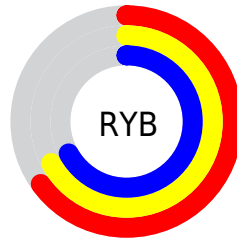

- Red (65%)
- Yellow (67%)
- Blue (67%)