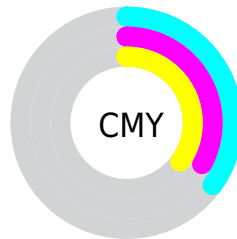

Details

The RYB color **165, 172, 170** is a light color, and the websafe version is hex **999999**. A complement of this color would be **170, 165, 172**, and the grayscale version is **170, 170, 170**.

A 20% lighter version of the original color is **220, 227, 225**, and **113, 120, 118** is the 20% darker color. If you saturate the color by 10%, you get **148, 172, 165**, and if you desaturate by 10%, it is **179, 172, 182**.

Distribution

- Red (65%)
- Green (67%)
- Blue (65%)

- Red (65%)
- Yellow (67%)
- Blue (67%)

- Cyan (3%)
- Magenta (0%)
- Yellow (4%)
- Black (33%)

- Cyan (35%)
- Magenta (33%)
- Yellow (35%)

Brightness & Saturation Gradients

These gradients show how the RYB color 165, 172, 170 changes by changing the brightness by 10 percent. The first figure shows a shift by +10% for each color and the second figure -10%.

Similar to the brightness gradients but the following saturation gradients show a change of the RYB color 165, 172, 170 by changing the saturation by 10% instead.