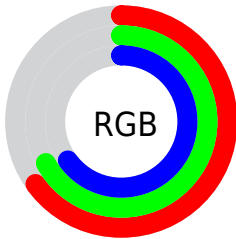

Distribution

- Red (65%)
- Green (67%)
- Blue (65%)