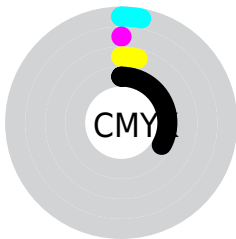

- Cyan (3%)
- Magenta (0%)
- Yellow (4%)
- Black (33%)