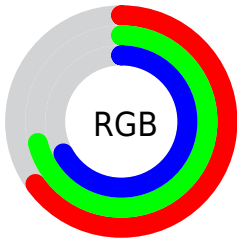

Distribution

- Red (65%)
- Green (71%)
- Blue (67%)