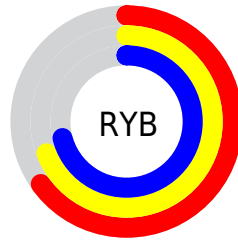

- Red (65%)
- Yellow (69%)
- Blue (71%)