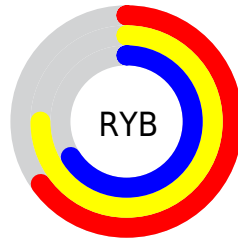

- Red (65%)
- Yellow (75%)
- Blue (66%)