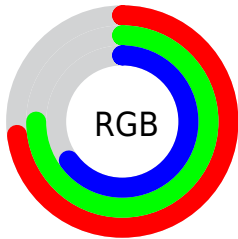

Distribution

- Red (73%)
- Green (75%)
- Blue (65%)