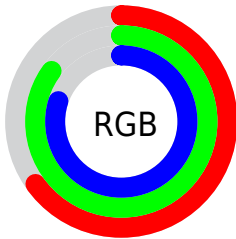

Distribution

Red (65%)

Green (85%)

Blue (80%)