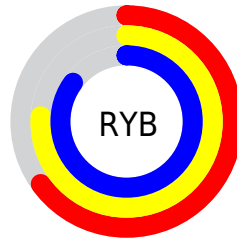

Red (65%)

Yellow (76%)

Blue (85%)