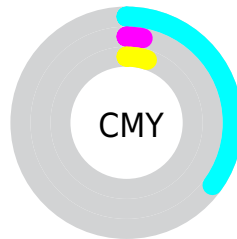

Details

The RYB color **165, 207, 247** is a light color, and the websafe version is hex **99FFFF**. A complement of this color would be **247, 165, 169**, and the grayscale version is **222, 222, 222**.

A 20% lighter version of the original color is **223, 239, 255**, and **109, 150, 190** is the 20% darker color. If you saturate the color by 10%, you get **140, 195, 247**, and if you desaturate by 10%, it is **190, 219, 247**.

Distribution

- Red (65%)
- Green (97%)
- Blue (95%)

- Red (65%)
- Yellow (81%)
- Blue (97%)

- Cyan (33%)
- Magenta (0%)
- Yellow (2%)
- Black (3%)

- Cyan (35%)
- Magenta (3%)
- Yellow (5%)

Brightness & Saturation Gradients

These gradients show how the RYB color 165, 207, 247 changes by changing the brightness by 10 percent. The first figure shows a shift by +10% for each color and the second figure -10%.

Similar to the brightness gradients but the following saturation gradients show a change of the RYB color 165, 207, 247 by changing the saturation by 10% instead.