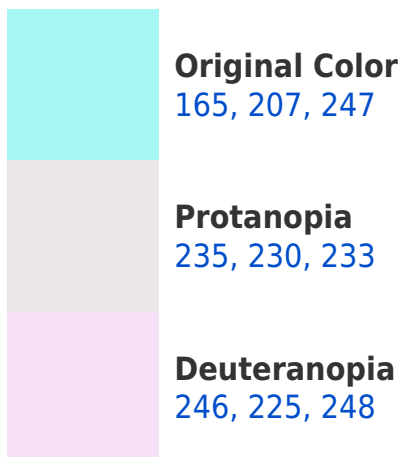

A 20% lighter version of the original color is **223, 239, 255**, and **109, 150, 190** is the 20% darker color. If you saturate the color by 10%, you get **140, 195, 247**, and if you desaturate by 10%, it is **190, 219, 247**.

247, 232, 165

122, 110, 111

186, 0, 9

59, 0, 3

Previews

White Background

This preview shows how the RYB color 165, 207, 247 looks on a white background.

Color Contrast Check

RYB 165, 207, 247 Background

This preview shows how black text looks on a background with the RYB color 165, 207, 247.

This preview shows how white text looks on a background with the RYB color 165, 207, 247.

Dichromacy

Tritanopia
190, 218, 255

Trichromacy

Original Color

165, 207, 247

Protanomaly

210, 223, 237

Deuteranomaly