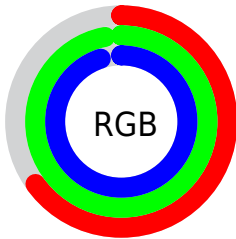

Distribution

- Red (65%)
- Green (97%)
- Blue (95%)