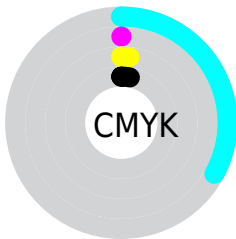

Details

The RYB color **165, 207, 247** is a light color, and the websafe version is hex **99FFFF**. A complement of this color would be **247, 165, 169**, and the grayscale version is **222, 222, 222**.

A 20% lighter version of the original color is **223, 239, 255**, and **109, 150, 190** is the 20% darker color. If you saturate the color by 10%, you get **140, 195, 247**, and if you desaturate by 10%, it is **190, 219, 247**.

Distribution

- Red (65%)
- Green (97%)
- Blue (95%)

- Red (65%)
- Yellow (81%)
- Blue (97%)

- Cyan (33%)
- Magenta (0%)
- Yellow (2%)
- Black (3%)

- Cyan (35%)
- Magenta (3%)
- Yellow (5%)

Brightness & Saturation Gradients