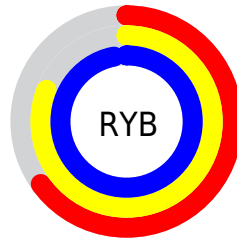

- Red (65%)
- Yellow (81%)
- Blue (97%)