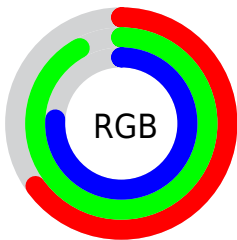

Distribution

- Red (65%)
- Green (92%)
- Blue (76%)