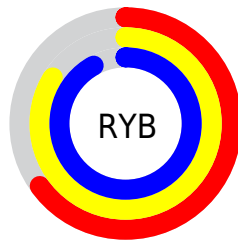

- Red (65%)
- Yellow (84%)
- Blue (92%)