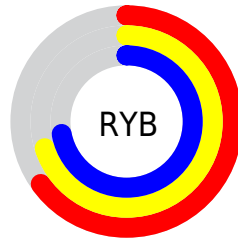

- Red (65%)
- Yellow (70%)
- Blue (72%)