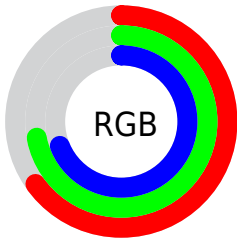

Distribution

- Red (65%)
- Green (72%)
- Blue (69%)