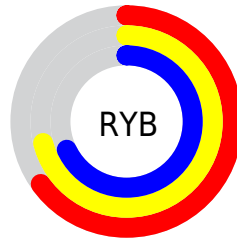

Red (65%)

Yellow (71%)

Blue (68%)