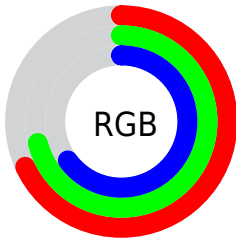

Distribution

Red (68%)

Green (71%)

Blue (65%)