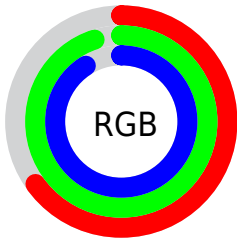

Distribution

- Red (65%)
- Green (95%)
- Blue (91%)