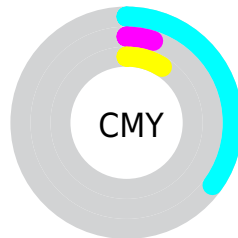

Details

The RYB color **166, 207, 242** is a light color, and the websafe version is hex **99FFFF**. A complement of this color would be **242, 166, 177**, and the grayscale version is **218, 218, 218**.

A 20% lighter version of the original color is **223, 239, 255**, and **111, 151, 186** is the 20% darker color. If you saturate the color by 10%, you get **142, 196, 242**, and if you desaturate by 10%, it is **190, 218, 242**.

Distribution

- Red (65%)
- Green (95%)
- Blue (91%)

- Red (65%)
- Yellow (81%)
- Blue (95%)

- Cyan (31%)
- Magenta (0%)
- Yellow (5%)
- Black (5%)

- Cyan (35%)
- Magenta (5%)
- Yellow (9%)

Brightness & Saturation Gradients

These gradients show how the RYB color 166, 207, 242 changes by changing the brightness by 10 percent. The first figure shows a shift by +10% for each color and the second figure -10%.

Similar to the brightness gradients but the following saturation gradients show a change of the RYB color 166, 207, 242 by changing the saturation by 10% instead.