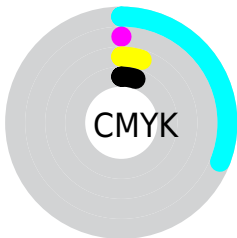

- Cyan (31%)
- Magenta (0%)
- Yellow (5%)
- Black (5%)