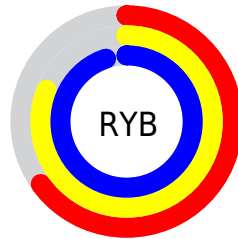

- Red (65%)
- Yellow (81%)
- Blue (95%)