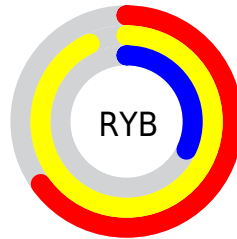

- Red (65%)
- Yellow (93%)
- Blue (32%)