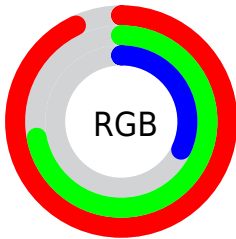

Distribution

- Red (93%)
- Green (72%)
- Blue (32%)