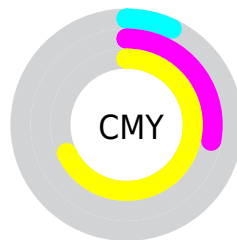

Details

The RYB color **166, 238, 81** is a light color, and the websafe version is hex **FFCC66**. The color can be described as light muted orange. A complement of this color would be **81, 122, 238**, and the grayscale version is **188, 188, 188**.

A 20% lighter version of the original color is **152, 255, 134**, and **95, 178, 25** is the 20% darker color. If you saturate the color by 10%, you get **156, 238, 57**, and if you desaturate by 10%, it is **178, 238, 105**.

Distribution

- Red (93%)
- Green (72%)
- Blue (32%)

- Red (65%)
- Yellow (93%)
- Blue (32%)

- Cyan (0%)
- Magenta (23%)
- Yellow (66%)
- Black (7%)

- Cyan (7%)
- Magenta (28%)
- Yellow (68%)

Brightness & Saturation Gradients

These gradients show how the RYB color 166, 238, 81 changes by changing the brightness by 10 percent. The first figure shows a shift by +10% for each color and the second figure -10%.

Similar to the brightness gradients but the following saturation gradients show a change of the RYB color 166, 238, 81 by changing the saturation by 10% instead.