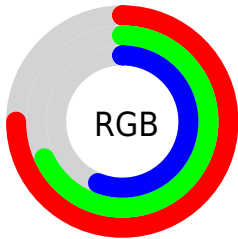

Distribution

Red (75%)

Green (68%)

Blue (56%)