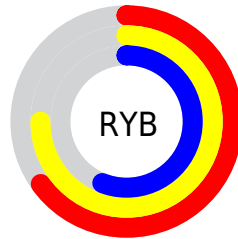

Details

The RYB color **167, 190, 143** is a light color, and the websafe version is hex **CCCC99**. A complement of this color would be **143, 155, 190**, and the grayscale version is **175, 175, 175**.

A 20% lighter version of the original color is **225, 247, 197**, and **114, 136, 93** is the 20% darker color. If you saturate the color by 10%, you get **157, 190, 124**, and if you desaturate by 10%, it is **175, 190, 162**.

Distribution

Red (75%)

Green (68%)

Blue (56%)

Red (65%)

Yellow (75%)

Blue (56%)

Cyan (0%)