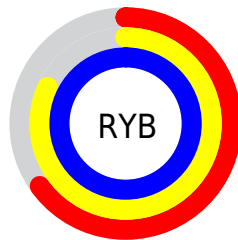

- Red (65%)
- Yellow (82%)
- Blue (99%)