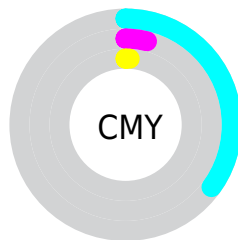

Details

The RYB color **167, 208, 253** is a light color, and the websafe version is hex **99FFFF**. A complement of this color would be **253, 176, 167**, and the grayscale version is **223, 223, 223**.

A 20% lighter version of the original color is **225, 240, 255**, and **111, 152, 196** is the 20% darker color. If you saturate the color by 10%, you get **142, 195, 253**, and if you desaturate by 10%, it is **192, 221, 253**.

Distribution

- Red (65%)
- Green (96%)
- Blue (99%)

- Red (65%)
- Yellow (82%)
- Blue (99%)

- Cyan (34%)
- Magenta (3%)
- Yellow (0%)
- Black (1%)

- Cyan (35%)
- Magenta (4%)
- Yellow (1%)

Brightness & Saturation Gradients

These gradients show how the RYB color 167, 208, 253 changes by changing the brightness by 10 percent. The first figure shows a shift by +10% for each color and the second figure -10%.

Similar to the brightness gradients but the following saturation gradients show a change of the RYB color 167, 208, 253 by changing the saturation by 10% instead.