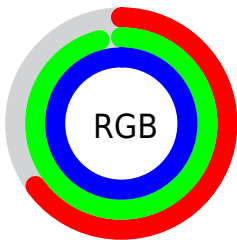

Distribution

- Red (65%)
- Green (96%)
- Blue (99%)