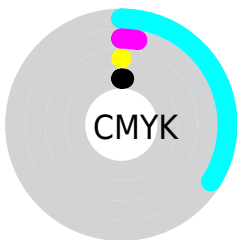

Details

The RYB color **167, 208, 253** is a light color, and the websafe version is hex **99FFFF**. A complement of this color would be **253, 176, 167**, and the grayscale version is **223, 223, 223**.

A 20% lighter version of the original color is **225, 240, 255**, and **111, 152, 196** is the 20% darker color. If you saturate the color by 10%, you get **142, 195, 253**, and if you desaturate by 10%, it is **192, 221, 253**.

Distribution

- Red (65%)
- Green (96%)
- Blue (99%)

- Red (65%)
- Yellow (82%)
- Blue (99%)

- Cyan (34%)
- Magenta (3%)
- Yellow (0%)
- Black (1%)

- Cyan (35%)
- Magenta (4%)
- Yellow (1%)

Brightness & Saturation Gradients