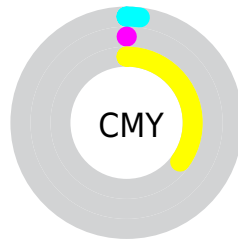

Details

The RYB color **167, 255, 173** is a light color, and the websafe version is hex **FFFF99**. A complement of this color would be **173, 167, 255**, and the grayscale version is **244, 244, 244**.

A 20% lighter version of the original color is **223, 255, 223**, and **114, 198, 121** is the 20% darker color. If you saturate the color by 10%, you get **142, 255, 150**, and if you desaturate by 10%, it is **193, 255, 197**.

Distribution

- Red (98%)
- Green (100%)
- Blue (65%)

- Red (65%)
- Yellow (100%)
- Blue (68%)

- Cyan (2%)
- Magenta (0%)
- Yellow (35%)
- Black (0%)

- Cyan (2%)
- Magenta (0%)
- Yellow (35%)

Brightness & Saturation Gradients

These gradients show how the RYB color 167, 255, 173 changes by changing the brightness by 10 percent. The first figure shows a shift by +10% for each color and the second figure -10%.

Similar to the brightness gradients but the following saturation gradients show a change of the RYB color 167, 255, 173 by changing the saturation by 10% instead.