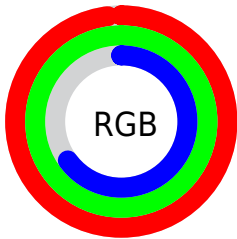

Distribution

- Red (98%)
- Green (100%)
- Blue (65%)