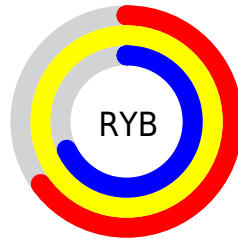

- Red (65%)
- Yellow (100%)
- Blue (68%)