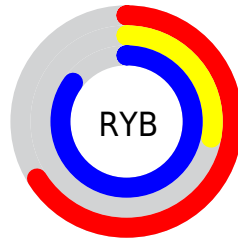

- Red (66%)
- Yellow (28%)
- Blue (85%)