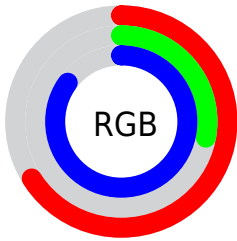

Distribution

- Red (66%)
- Green (28%)
- Blue (85%)