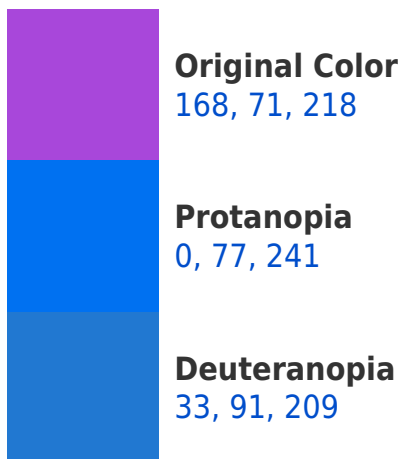

A 20% lighter version of the original color is **227, 126, 255**, and **111, 0, 162** is the 20% darker color. If you saturate the color by 10%, you get **161, 49, 218**, and if you desaturate by 10%, it is **175, 93, 218**.

71, 199, 218

110, 99, 102

173, 0, 59

46, 0, 16

Previews

White Background

This preview shows how the RYB color 168, 71, 218 looks on a white background.

Color Contrast Check

RYP 168, 71, 218 Background

This preview shows how black text looks on a background with the RYP color 168, 71, 218.

This preview shows how white text looks on a background with the RYP color 168, 71, 218.

Dichromacy

Tritanopia
151, 105, 113

Trichromacy

Original Color
168, 71, 218

Protanomaly
61, 91, 233

Deuteranomaly
82, 99, 212

Tritanomaly
157, 93, 151

Monochromacy