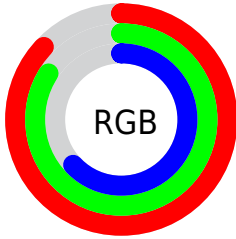

Distribution

- Red (87%)
- Green (84%)
- Blue (63%)