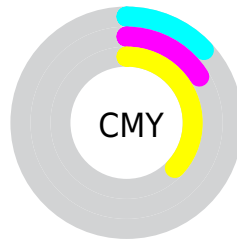

Details

The RYB color **169, 221, 161** is a light color, and the websafe version is hex **CCCC99**. A complement of this color would be **161, 167, 221**, and the grayscale version is **210, 210, 210**.

A 20% lighter version of the original color is **216, 255, 216**, and **116, 165, 109** is the 20% darker color. If you saturate the color by 10%, you get **150, 221, 139**, and if you desaturate by 10%, it is **187, 221, 183**.

Distribution

- Red (87%)
- Green (84%)
- Blue (63%)

- Red (66%)
- Yellow (87%)
- Blue (63%)

- Cyan (0%)
- Magenta (3%)
- Yellow (27%)
- Black (13%)

- Cyan (13%)
- Magenta (16%)
- Yellow (37%)

Brightness & Saturation Gradients

These gradients show how the RYB color 169, 221, 161 changes by changing the brightness by 10 percent. The first figure shows a shift by +10% for each color and the second figure -10%.

Similar to the brightness gradients but the following saturation gradients show a change of the RYB color 169, 221, 161 by changing the saturation by 10% instead.