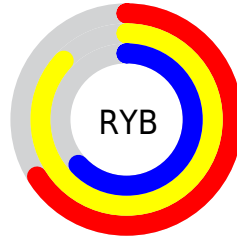

- Red (66%)
- Yellow (87%)
- Blue (63%)