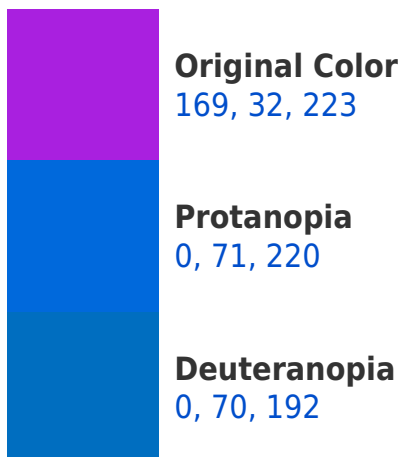

# Black Background

This preview shows how the RYB color 169, 32, 223 looks on a black background.

## RYB 169, 32, 223 Background

This preview shows how black text looks on a background with the RYB color 169, 32, 223.

This preview shows how white text looks on a background with the RYB color 169, 32, 223.

## Dichromacy

**Tritanopia**  
150, 91, 98

# Trichromacy

**Original Color**

169, 32, 223

**Protanomaly**

61, 76, 221

**Deuteranomaly**

61, 79, 203

**Tritanomaly**