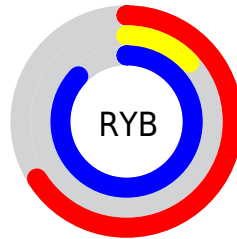

- Red (66%)
- Yellow (13%)
- Blue (87%)