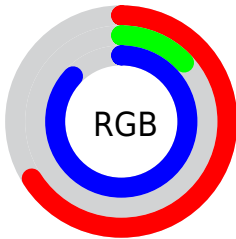

Distribution

- Red (66%)
- Green (13%)
- Blue (87%)