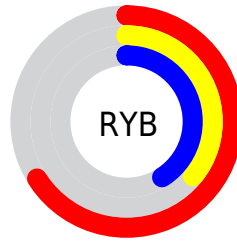

- Red (66%)
- Yellow (36%)
- Blue (41%)