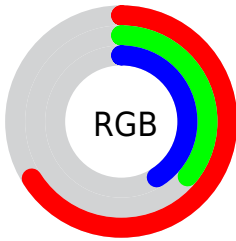

Distribution

- Red (66%)
- Green (36%)
- Blue (41%)