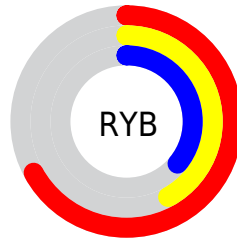

Conversions

Conversions Part 2

Format	Color
R_{YB}	170, 108, 92
Decimal	11168092
CIE Lab	51.24, 24.38, 18.37
CIE LCh	51, 30.523, 36.993
Yxy	19.4783, 0.4234, 0.3496
Android (android.graphics.Color)	4289358172 (0xFFAA695C)
YUV	122.9530, -15.2598, 41.2602
Hunter-Lab	44.1343, 18.1707, 13.9112

Details

The RYB color **170, 108, 92** is a dark color, and the websafe version is hex **996666**. A complement of this color would be **92, 127, 170**, and the grayscale version is **123, 123, 123**.

A 20% lighter version of the original color is **227, 160, 142**, and **115, 59, 46** is the 20% darker color. If you saturate the color by 10%, you get **170, 94, 75**, and if you desaturate by 10%, it is **170, 121, 109**.

Distribution

- Red (67%)
- Green (41%)
- Blue (36%)

- Red (67%)
- Yellow (42%)
- Blue (36%)

- Cyan (0%)
- Magenta (38%)
- Yellow (46%)
- Black (33%)

- Cyan (33%)
- Magenta (59%)
- Yellow (64%)

Brightness & Saturation Gradients