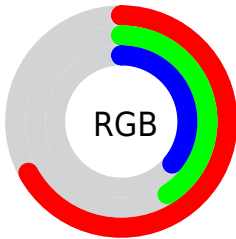

Distribution

- Red (67%)
- Green (41%)
- Blue (36%)