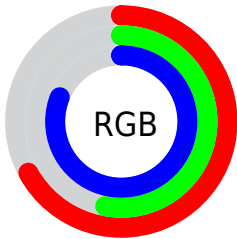

Distribution

Red (67%)

Green (53%)

Blue (81%)