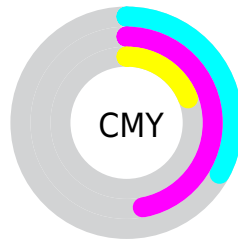

# Details

The RYB color **170, 136, 207** is a light color, and the websafe version is hex **CC99CC**. A complement of this color would be **136, 207, 170**, and the grayscale version is **154, 154, 154**.

A 20% lighter version of the original color is **226, 190, 255**, and **117, 86, 152** is the 20% darker color. If you saturate the color by 10%, you get **159, 115, 207**, and if you desaturate by 10%, it is **181, 157, 207**.

# Distribution

Red (67%)

Green (53%)

Blue (81%)

Red (67%)

Yellow (53%)

Blue (81%)

Cyan (18%)

Magenta (34%)

Yellow (0%)

Black (19%)

Cyan (33%)

Magenta (47%)

Yellow (19%)