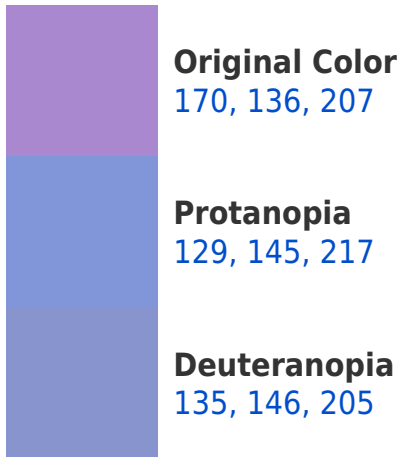

# Black Background

This preview shows how the RYB color 170, 136, 207 looks on a black background.

## RYB 170, 136, 207 Background

This preview shows how black text looks on a background with the RYB color 170, 136, 207.

This preview shows how white text looks on a background with the RYB color 170, 136, 207.

## Dichromacy

**Tritanopia**  
162, 146, 157

# Trichromacy

**Original Color**  
170, 136, 207

**Protanomaly**  
144, 144, 213

**Deuteranomaly**  
148, 144, 206

**Tritanomaly**  
165, 142, 175