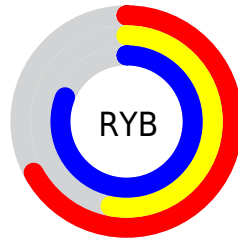

# Details

The RYB color **170, 136, 207** is a light color, and the websafe version is hex **CC99CC**. A complement of this color would be **136, 207, 170**, and the grayscale version is **154, 154, 154**.

A 20% lighter version of the original color is **226, 190, 255**, and **117, 86, 152** is the 20% darker color. If you saturate the color by 10%, you get **159, 115, 207**, and if you desaturate by 10%, it is **181, 157, 207**.

# Distribution

Red (67%)

Green (53%)

Blue (81%)

Red (67%)

Yellow (53%)

Blue (81%)

Cyan (18%)